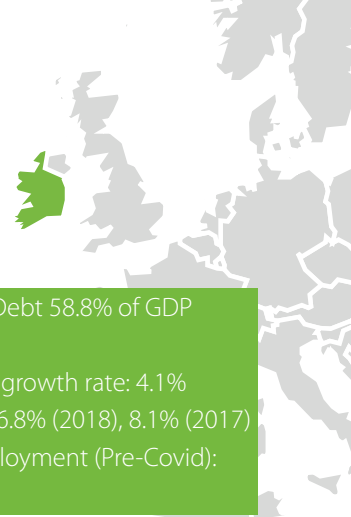

## General situation in Ireland

**4.98**  
million

**Inhabitants**

**US \$ 77,771**

**Per capita GDP (2019, world rank 4)**

- ✓ Public Debt 58.8% of GDP (2019)
- ✓ Annual growth rate: 4.1% (2019), 6.8% (2018), 8.1% (2017)
- ✓ Unemployment (Pre-Covid): 5%